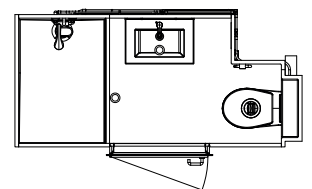

SHOWER

- Large shower area (110 x 80 cm)
- Bar valve incorporating flexible hose, head and soap dish
- Shower mixer
- Shower curtain mounted on aluminium rail

WC

- WC wall hung
- Double seat thermoset (white)
- 1 toilet roll holder
- Cistern dual flush 3/6L
- White flush panel
- Shelf above WC

Connections

Access via removable metal hatch lacquered white (545 x 230 mm)

ELECTRICITY

- 2 IP65 spot lights connected to the junction box located behind the wall hatch
- Earthing : cable section 6 mm²
- VMC self-adjusting 30 m³/h – Ø 125 mm

WASTE / SUPPLY

- Hot/Cold multilayered, pex pipe with crimped connections to 1/2"
- Basin and shower waste in PVC Ø 70
- WC waste in PVC Ø 100

Handings

Our bathrooms are adapted to the configuration of your space.

BORA L

BORA L - Option 01

BORA L - Option 02

BORA L - Option 03

BORA L - Option 04

BORA XL

BORA XL - Option 01

BORA XL - Option 02