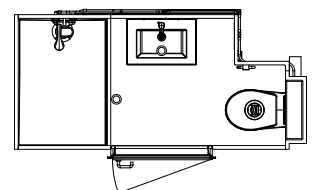

BORA XL - Option 04

*This document is not contractual. It is produced for general information only.

Tel. +33(0)2 51 66 27 85
Fax +33(0)2 51 66 27 63
contact@baudet-sa.com

Discover our range at www.baudet-sa.com