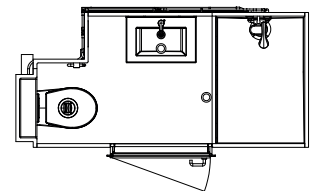

SHOWER

- Large shower area (110 x 80 cm)
- Bar valve incorporating flexible hose, head and soap dish
- Shower mixer
- Shower curtain mounted on aluminium rail

WC

- WC wall hung
- Double seat thermoset (white)
- 1 toilet roll holder
- Cistern dual flush 3/6L
- White flush panel
- Shelf above WC

Connections

Access via removable metal hatch lacquered white (545 x 230 mm)

ELECTRICITY

- 2 IP65 spot lights connected to the junction box located behind the wall hatch
- Earthing : cable section 6 mm²
- VMC self-adjusting 30 m³/h – Ø 125 mm

WASTE / SUPPLY

- Hot/Cold multilayered, pex pipe with crimped connections to 1/2"
- Basin and shower waste in PVC Ø 70
- WC waste in PVC Ø 100

Handings

Our bathrooms are adapted to the configuration of your space.

BORA L

BORA L - Option 01

BORA L - Option 02

BORA L - Option 03

BORA L - Option 04

BORA XL

BORA XL - Option 01

BORA XL - Option 02