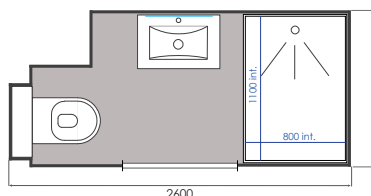

* Non-contractual photos

Large shower space

BORA : one bathroom, two possible versions

Dimensions BORA L

Length = 2160 mm
 Width = 1280 mm
 Height = 2220 mm
 Surface int. = 1.9 m²
 Weight = 250 kg
 Door of 800 mm

Dimensions BORA XL

Length = 2600 mm
 Width = 1280mm
 Height = 2220 mm
 Surface int. = 2.4 m²
 Weight = 290 kg
 Door of 800 mm

The BORA model is the ideal solution for new build or renovation projects.

Our Accreditations

SHOWER

- Large shower area (110 x 80 cm)
- Bar valve incorporating flexible hose, head and soap dish
- Shower mixer
- Shower curtain mounted on aluminium rail

WC

- WC wall hung
- Double seat thermoset (white)
- 1 toilet roll holder
- Cistern dual flush 3/6L
- White flush panel
- Shelf above WC

Connections

Access via removable metal hatch lacquered white (545 x 230 mm)

ELECTRICITY

- 2 IP65 spot lights connected to the junction box located behind the wall hatch
- Earthing : cable section 6 mm²
- VMC self-adjusting 30 m³/h – Ø 125 mm