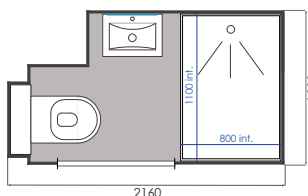

* Non-contractual photos

Large shower space

BORA : one bathroom, two possible versions

Dimensions BORA L

Length = 2160 mm
 Width = 1280 mm
 Height = 2220 mm
 Surface int. = 1.9 m²
 Weight = 250 kg
 Door of 800 mm

Dimensions BORA XL

Length = 2600 mm
 Width = 1280mm
 Height = 2220 mm
 Surface int. = 2.4 m²
 Weight = 290 kg
 Door of 800 mm

The BORA model is the ideal solution for new build or renovation projects.

Our Accreditations

- Door frame lacquered white (RAL9010)
- Hinged door lacquered white (width of 800 mm)
- Lever door lock
- 1 robe hook

BASIN

- Concrete resin basin with a gel coat finish
- Towel rail
- Mixer tap
- Waste
- Mirror
- Plug

SHOWER

- Large shower area (110 x 80 cm)
- Bar valve incorporating flexible hose, head and soap dish
- Shower mixer
- Shower curtain mounted on aluminium rail

WC

- WC wall hung
- Double seat thermoset (white)
- 1 toilet roll holder
- Cistern dual flush 3/6L
- White flush panel
- Shelf above WC