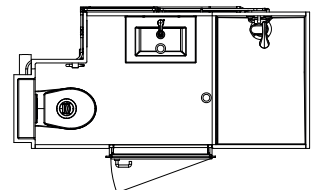

SHOWER

- Large shower area (110 x 80 cm)
- Bar valve incorporating flexible hose, head and soap dish
- Shower mixer
- Shower curtain mounted on aluminium rail

WC

- WC wall hung
- Double seat thermoset (white)
- 1 toilet roll holder
- Cistern dual flush 3/6L
- White flush panel
- Shelf above WC

Connections

Access via removable metal hatch lacquered white (545 x 230 mm)

ELECTRICITY

- 2 IP65 spot lights connected to the junction box located behind the wall hatch
- Earthing : cable section 6 mm²
- VMC self-adjusting 30 m³/h – Ø 125 mm

WASTE / SUPPLY

- Hot/Cold multilayered, pex pipe with crimped connections to 1/2"
- Basin and shower waste in PVC Ø 70
- WC waste in PVC Ø 100

Handings

Our bathrooms are adapted to the configuration of your space.

BORA L

BORA L - Option 01

BORA L - Option 02

BORA L - Option 03

BORA L - Option 04

BORA XL

BORA XL - Option 01

BORA XL - Option 02