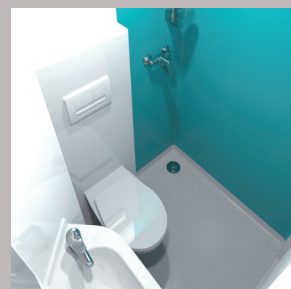

* Non-contractual photos

Hinged door

Dimensions

Length = 1 485 mm	Surface int. = 1,3 m ²
Width = 1 205 mm	Weight = 150 kg
Height = 2 170 mm	Door of 800 mm

The Grenat model is the ideal solution for new build and renovation projects.

- Door frame lacquered white (RAL9010)
- Lacquered hinge door (width 800 mm)
- Lever door lock
- 1 robe hook

BASIN

- Concrete resin basin with a gel coat finish
- Towel hanging cut into the front of the basin
- Mixer tap
- Waste
- Mirror
- Storage shelf under sink
- Shaver socket

SHOWER

- Bar valve incorporating flexible hose, head and soap dish
- Shower mixer
- Shower curtain mounted on aluminium rail

WC

- WC wall hung
- Double seat thermoset (white)
- 1 storage shelf above toilet
- 1 toilet roll holder
- Cistern dual flush 3/6 L
- White flush panel

ELECTRICITY

- IP65 2 LED spot lights
- Earthing : cable section 6 mm²
- VMC self-adjusting 30 m³ / h - Ø125 mm
- Connection to the junction box located in ceiling (500 x 350 mm)

WASTE / SUPPLY

- Hot/Cold multilayered, pex pipe with crimped connections to 1/2"
- Basin and shower waste in PVC Ø40
- WC waste in PVC Ø100
- Access via removable hatch located in the wall (500 x 350 mm)