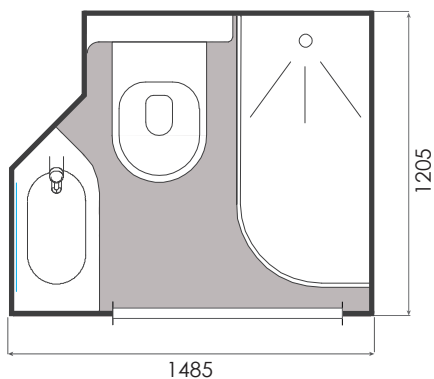

* Non-contractual photos

Hinged door

Dimensions

Length = 1 485 mm	Surface int. = 1,3 m ²
Width = 1 205 mm	Weight = 150 kg
Height = 2 170 mm	Door of 800 mm

The Grenat model is the ideal solution for new build and renovation projects.

- Door frame lacquered white (RAL9010)
- Lacquered hinge door (width 800 mm)
- Lever door lock
- 1 robe hook

BASIN

- Concrete resin basin with a gel coat finish
- Towel hanging cut into the front of the basin
- Mixer tap
- Waste
- Mirror
- Storage shelf under sink
- Shaver socket

SHOWER

- Bar valve incorporating flexible hose, head and soap dish
- Shower mixer
- Shower curtain mounted on aluminium rail

WC

- WC wall hung
- Double seat thermoset (white)
- 1 storage shelf above toilet
- 1 toilet roll holder
- Cistern dual flush 3/6 L
- White flush panel

ELECTRICITY

- IP65 2 LED spot lights
- Earthing : cable section 6 mm²
- VMC self-adjusting 30 m³ / h - Ø125 mm
- Connection to the junction box located in ceiling (500 x 350 mm)

WASTE / SUPPLY

- Hot/Cold multilayered, pex pipe with crimped connections to 1/2"
- Basin and shower waste in PVC Ø40
- WC waste in PVC Ø100
- Access via removable hatch located in the wall (500 x 350 mm)